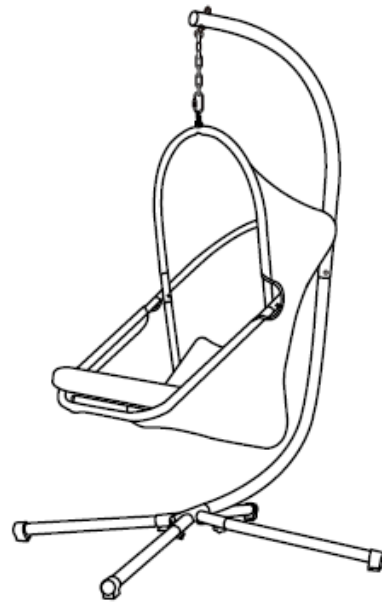

the LifeStyle
Barton
Home Office Patio

FOLDING SWING CHAIR

ITEM # 96226 TAN, 96227 AQUA, 96228 BLACK

OWNER'S MANUAL AND SAFETY INSTRUCTIONS

SAVE THIS MANUAL. KEEP THIS MANUAL FOR SAFETY WARNINGS, PRECAUTIONS, ASSEMBLY, OPERATION, INSPECTION, MAINTENANCE AND CLEANING PROCEDURES. WRITE THE PRODUCT'S SERIAL NUMBER ON THE BACK OF THE MANUAL, OR THE MONTH AND YEAR OF PURCHASE IF PRODUCT HAS NO SERIAL NUMBER

FOR QUESTIONS, PLEASE CALL CUSTOMER SERVICE: 909.628.4900

PARTS LIST

TOOLS:

≈ 30 mins

PARTS LIST

A x1	B x1	C x4	D x1	E x1	F x1	G x1
						

ACCESSORIES

1 x1	2 x1	3 x4	4 x6	5 x2	6 x1	7 x1	8 x1
							
M8x60mm	M10x40mm						