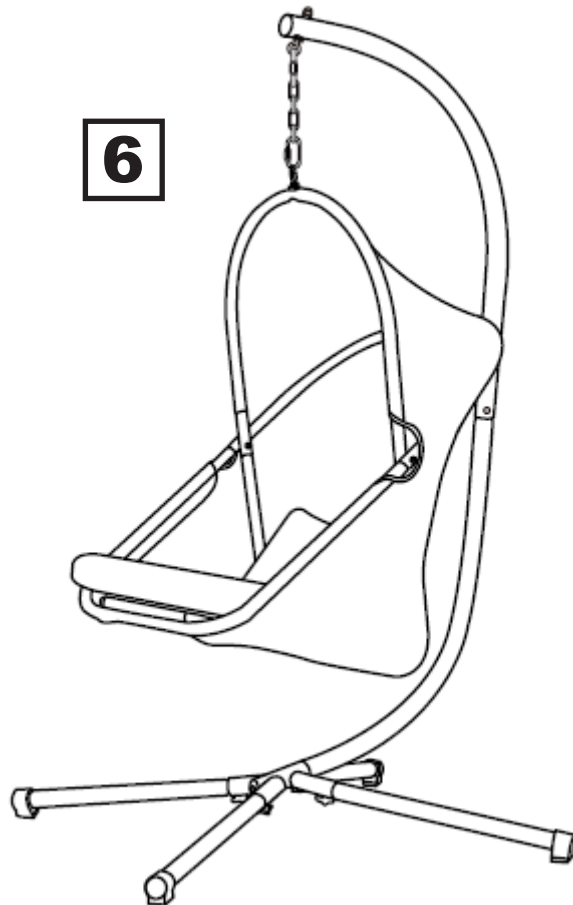

the LifeStyle
Barton
Home Office Patio

FOLDING SWING CHAIR

ITEM # 96226 TAN, 96227 AQUA, 96228 BLACK

OWNER'S MANUAL AND SAFETY INSTRUCTIONS

SAVE THIS MANUAL. KEEP THIS MANUAL FOR SAFETY WARNINGS, PRECAUTIONS, ASSEMBLY, OPERATION, INSPECTION, MAINTENANCE AND CLEANING PROCEDURES. WRITE THE PRODUCT'S SERIAL NUMBER ON THE BACK OF THE MANUAL, OR THE MONTH AND YEAR OF PURCHASE IF PRODUCT HAS NO SERIAL NUMBER

ASSEMBLY

1

2

3

ASSEMBLY

4

5

6