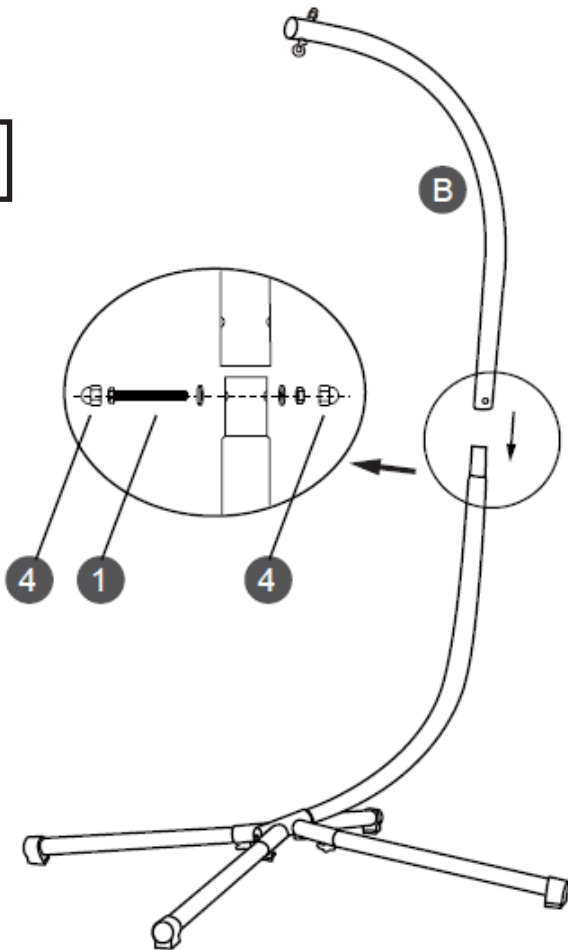

FOR QUESTIONS, PLEASE CALL CUSTOMER SERVICE: 909.628.4900

PARTS LIST

TOOLS:

≈ 30 mins

PARTS LIST

A x1	B x1	C x4	D x1	E x1	F x1	G x1
						

ACCESSORIES

1 x1	2 x1	3 x4	4 x6	5 x2	6 x1	7 x1	8 x1
							
M8x60mm	M10x40mm						

ASSEMBLY

1

2

3

ASSEMBLY

4

5

6