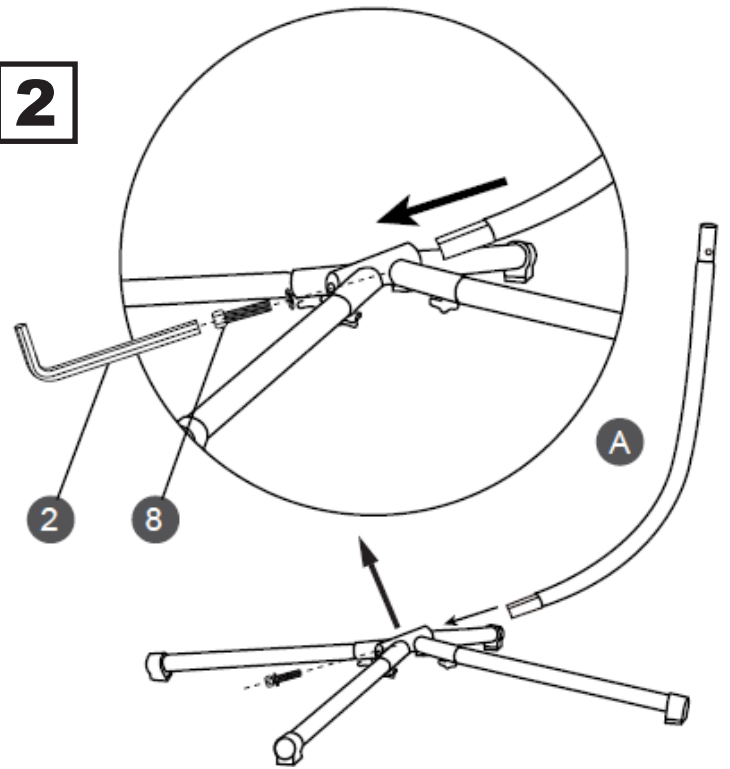

FOR QUESTIONS, PLEASE CALL CUSTOMER SERVICE: 909.628.4900

PARTS LIST

TOOLS:

≈ 30 mins

PARTS LIST

A x1	B x1	C x4	D x1	E x1	F x1	G x1
						

ACCESSORIES

1 x1	2 x1	3 x4	4 x6	5 x2	6 x1	7 x1	8 x1
							
M8x60mm	M10x40mm						

ASSEMBLY

1

2

3

ASSEMBLY

4

5

6