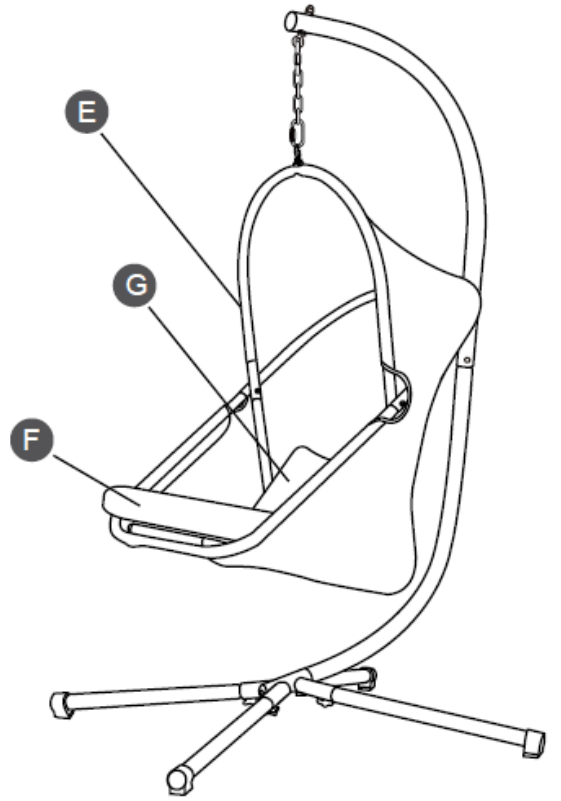

the LifeStyle
Barton
Home Office Patio

FOLDING SWING CHAIR

ITEM # 96226 TAN, 96227 AQUA, 96228 BLACK

OWNER'S MANUAL AND SAFETY INSTRUCTIONS

SAVE THIS MANUAL. KEEP THIS MANUAL FOR SAFETY WARNINGS, PRECAUTIONS, ASSEMBLY, OPERATION, INSPECTION, MAINTENANCE AND CLEANING PROCEDURES. WRITE THE PRODUCT'S SERIAL NUMBER ON THE BACK OF THE MANUAL, OR THE MONTH AND YEAR OF PURCHASE IF PRODUCT HAS NO SERIAL NUMBER

FOR QUESTIONS, PLEASE CALL CUSTOMER SERVICE: 909.628.4900

PARTS LIST

TOOLS:

≈ 30 mins

PARTS LIST

A x1	B x1	C x4	D x1	E x1	F x1	G x1
						

ACCESSORIES

1 x1	2 x1	3 x4	4 x6	5 x2	6 x1	7 x1	8 x1
							
M8x60mm	M10x40mm						

ASSEMBLY

1

2

3

ASSEMBLY

4

5

6