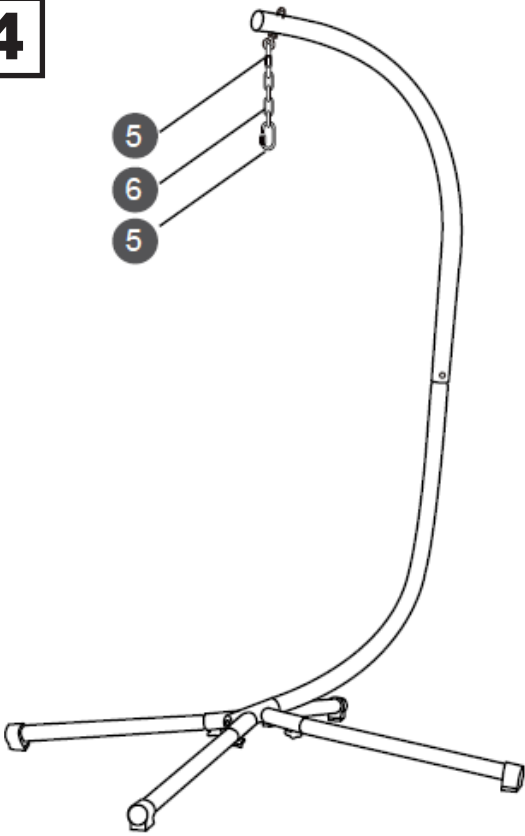

the LifeStyle
Barton
Home Office Patio

FOLDING SWING CHAIR

ITEM # 96226 TAN, 96227 AQUA, 96228 BLACK

OWNER'S MANUAL AND SAFETY INSTRUCTIONS

SAVE THIS MANUAL. KEEP THIS MANUAL FOR SAFETY WARNINGS, PRECAUTIONS, ASSEMBLY, OPERATION, INSPECTION, MAINTENANCE AND CLEANING PROCEDURES. WRITE THE PRODUCT'S SERIAL NUMBER ON THE BACK OF THE MANUAL, OR THE MONTH AND YEAR OF PURCHASE IF PRODUCT HAS NO SERIAL NUMBER

FOR QUESTIONS, PLEASE CALL CUSTOMER SERVICE: 909.628.4900

PARTS LIST

TOOLS:

≈ 30 mins

PARTS LIST

A x1	B x1	C x4	D x1	E x1	F x1	G x1
						

ACCESSORIES

1 x1	2 x1	3 x4	4 x6	5 x2	6 x1	7 x1	8 x1
							
M8x60mm	M10x40mm						

ASSEMBLY

1

2

3

ASSEMBLY

4

5

6