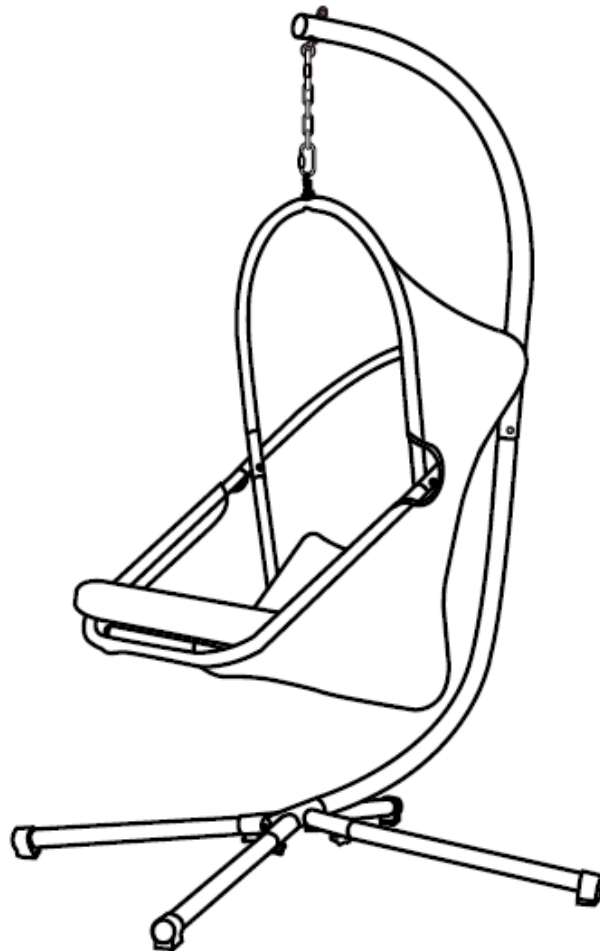

the LifeStyle
Barton
Home Office Patio

FOLDING SWING CHAIR

ITEM # 96226 TAN, 96227 AQUA, 96228 BLACK

OWNER'S MANUAL AND SAFETY INSTRUCTIONS

SAVE THIS MANUAL. KEEP THIS MANUAL FOR SAFETY WARNINGS, PRECAUTIONS, ASSEMBLY, OPERATION, INSPECTION, MAINTENANCE AND CLEANING PROCEDURES. WRITE THE PRODUCT'S SERIAL NUMBER ON THE BACK OF THE MANUAL, OR THE MONTH AND YEAR OF PURCHASE IF PRODUCT HAS NO SERIAL NUMBER

FOR QUESTIONS, PLEASE CALL CUSTOMER SERVICE: 909.628.4900

PARTS LIST

TOOLS:

≈ 30 mins

PARTS LIST

A x1	B x1	C x4	D x1	E x1	F x1	G x1
						

ACCESSORIES

1 x1	2 x1	3 x4	4 x6	5 x2	6 x1	7 x1	8 x1
							
M8x60mm	M10x40mm						

ASSEMBLY

1

2

3

ASSEMBLY

4

5

6