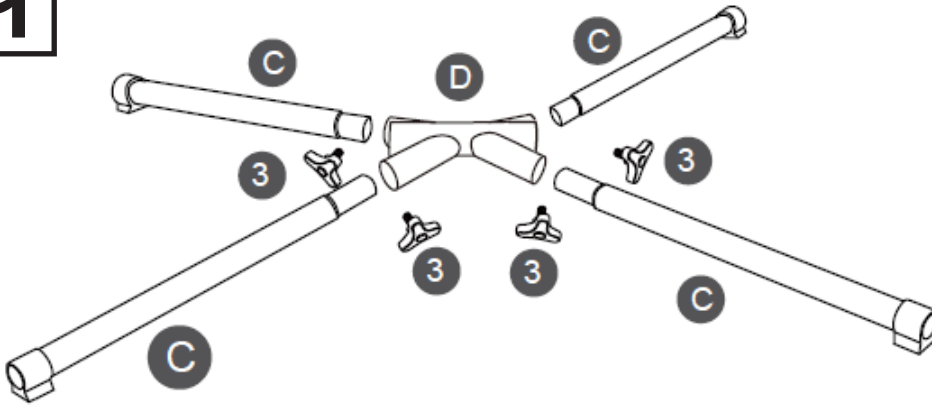

FOR QUESTIONS, PLEASE CALL CUSTOMER SERVICE: 909.628.4900

PARTS LIST

TOOLS:

≈ 30 mins

PARTS LIST

A x1	B x1	C x4	D x1	E x1	F x1	G x1
						

ACCESSORIES

1 x1	2 x1	3 x4	4 x6	5 x2	6 x1	7 x1	8 x1
							
M8x60mm	M10x40mm						

ASSEMBLY

1

2

3

ASSEMBLY

4

5

6